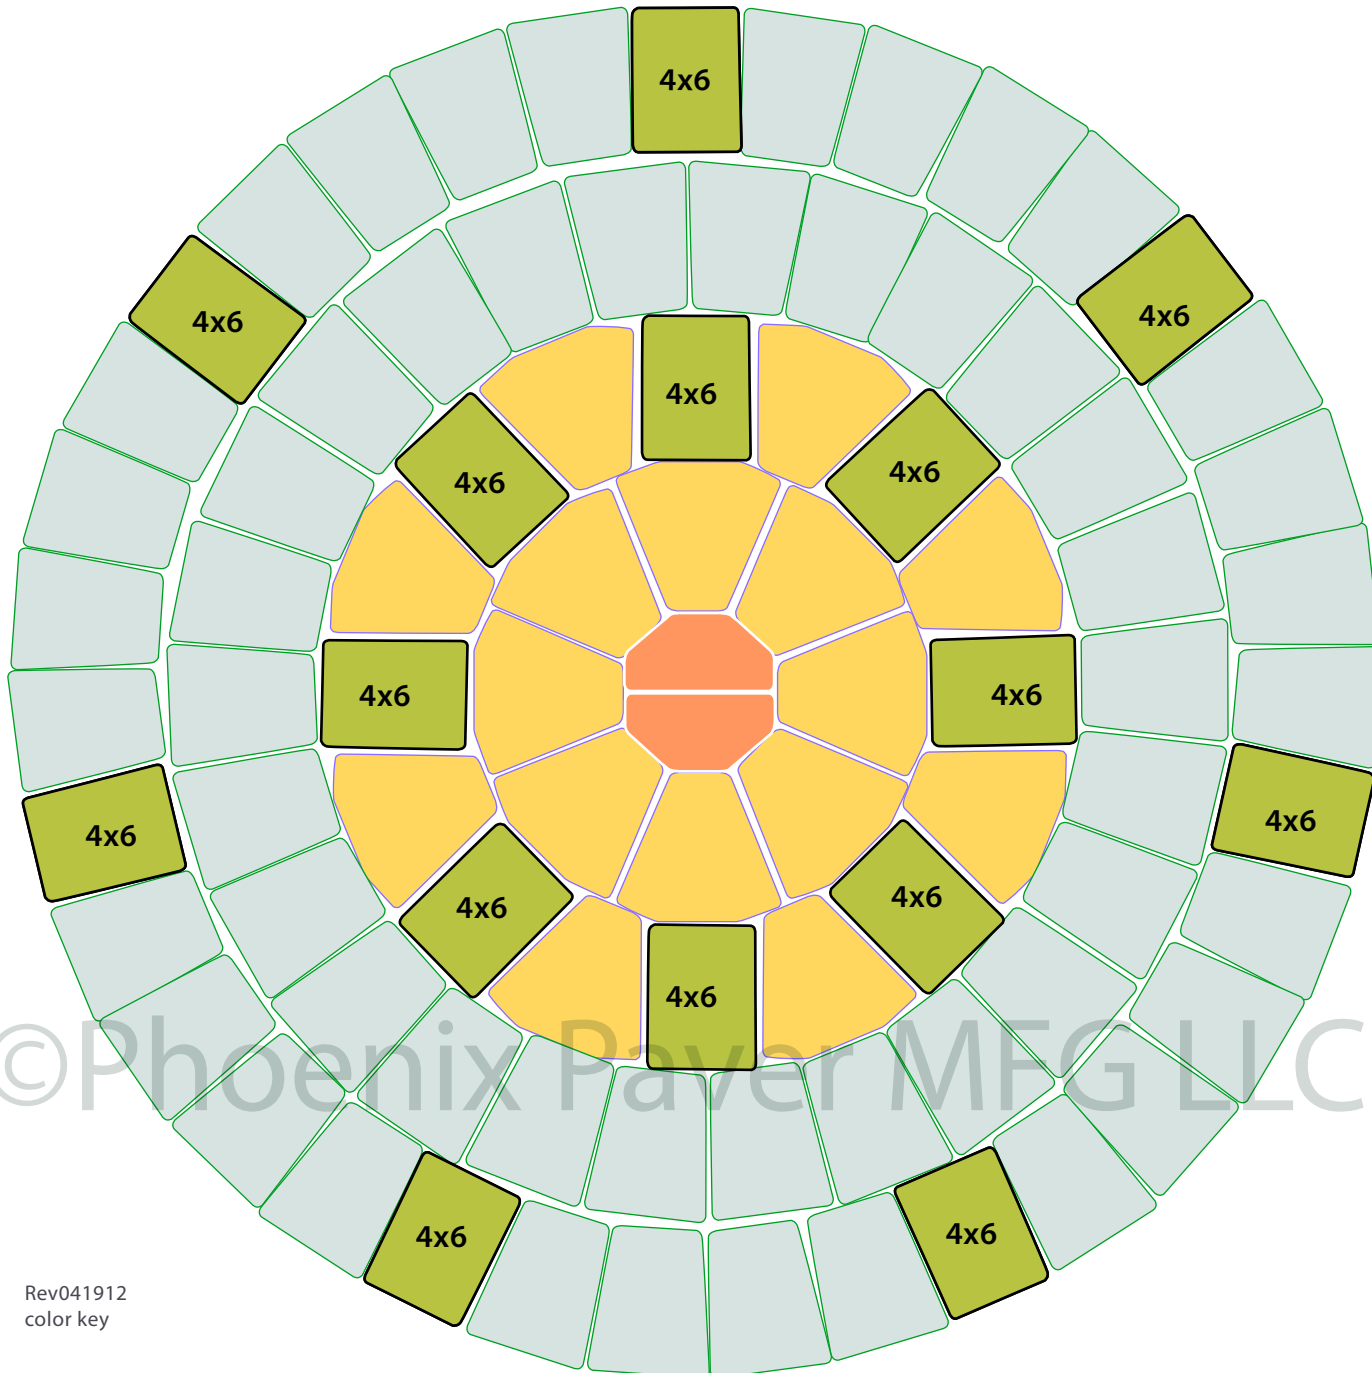

## 4ft. Circle Kit, Layout Guide

Center Piece  
Part#: CK-A  x 2

Wedge Piece  
Part#: CK-B  x 16

Tapered 4.25x6  
Part#: CK-C  x 54

4x6 Standard  
Part#: 4x6  x 15

©Phoenix Paver MFG LLC 2012

©Phoenix Paver MFG LLC 2012